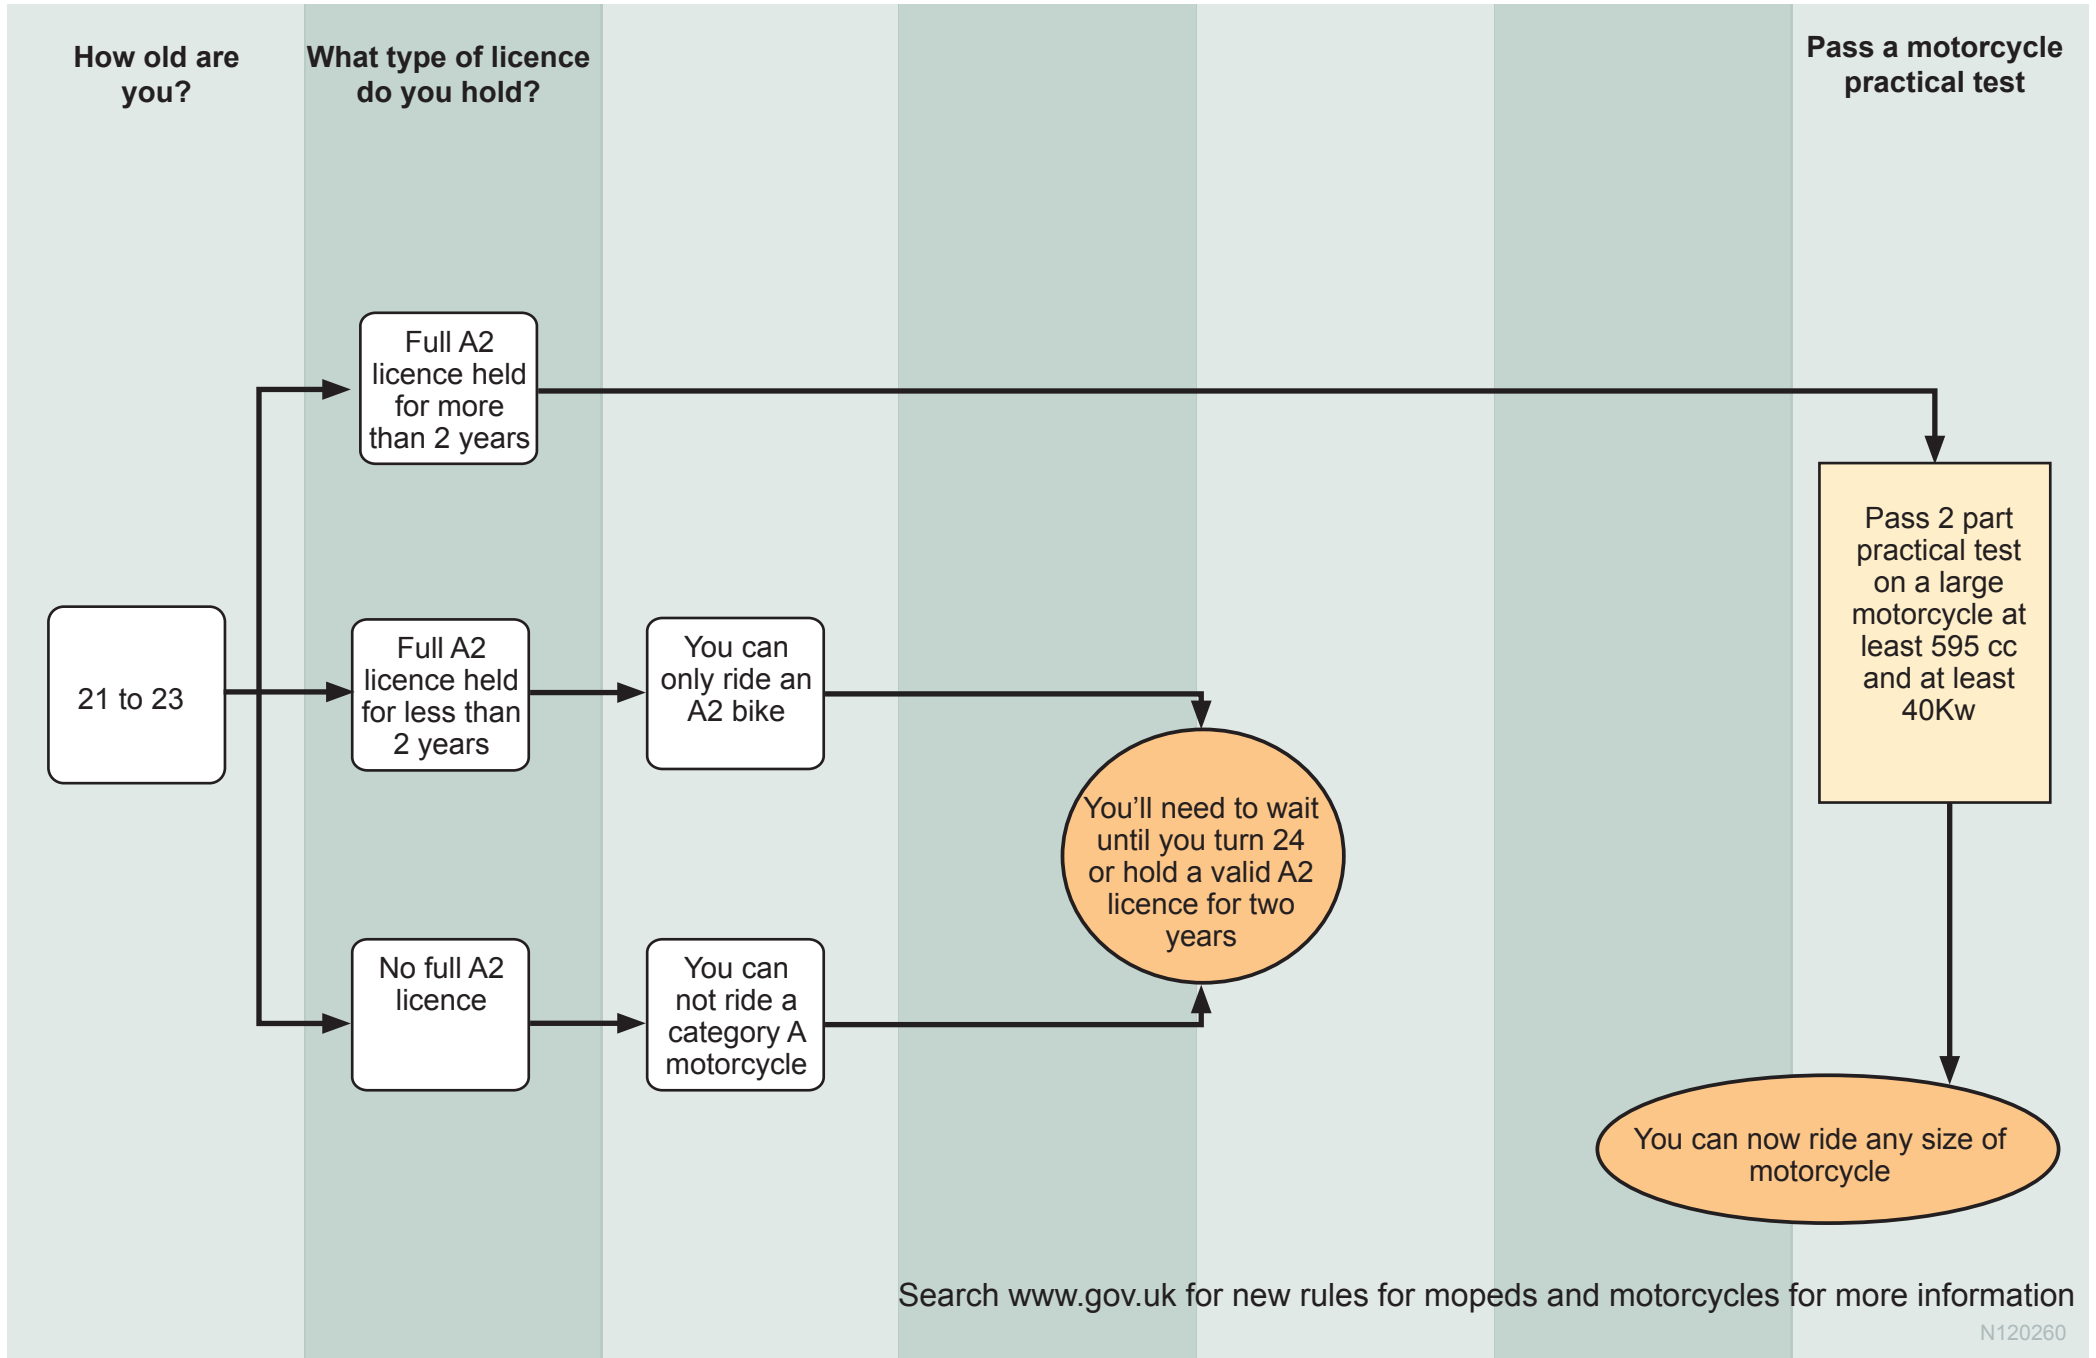

Licence - Category A motorcycle - unlimited in size and power (age 21 to 23)

Licence - Category A motorcycle unlimited in size and power (age 24 or over)